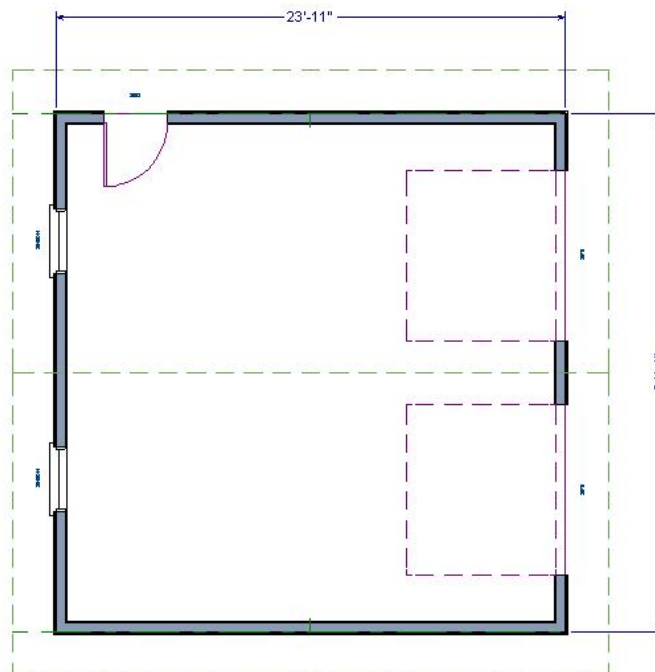

2 Car Garage Plan 24x24

2 Car Garage
581 sq ft

Cliff & Chris Wheeler

19434 River Woods Dr. Bend, OR 97702

541.389.6005 www.bakerpond.com info@bakerpond.com

©2010 All rights reserved by Baker Pond Log Works