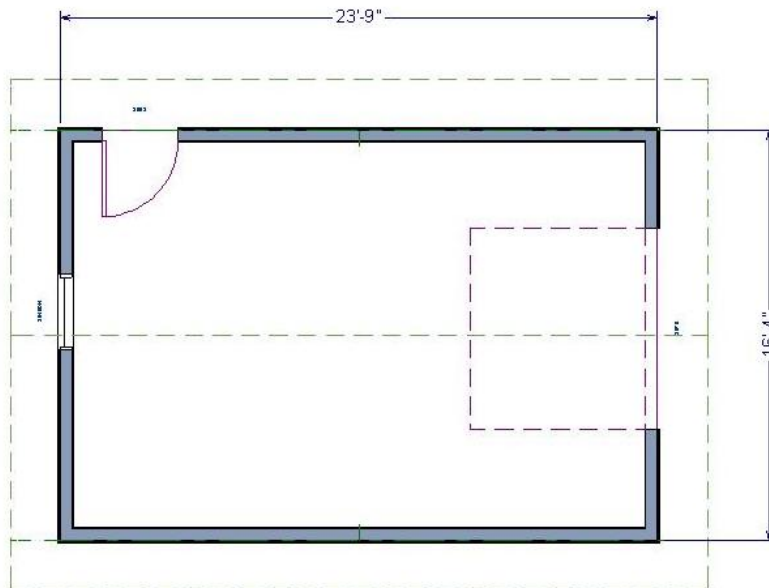

# 1 Car Garage Plan 16x24

1 Car Garage  
387 sq ft

Cliff & Chris Wheeler

19434 River Woods Dr. Bend, OR 97702

541.389.6005 [www.bakerpond.com](http://www.bakerpond.com) [info@bakerpond.com](mailto:info@bakerpond.com)