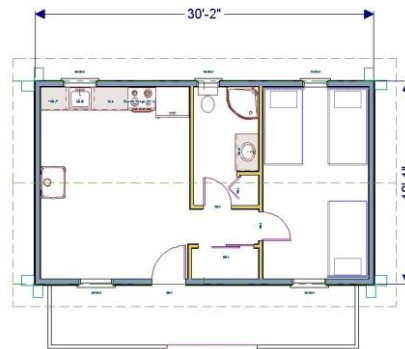

Package Description

- 12 Course, Cabin Grade Pine Log Wall with Sealing System
- Cabin Grade Pine Log Siding for Gable ends and dormers.
- Vinyl Clad Wood Insulated Glass windows.
- Fiberglass Entry Doors
- Standard Blueprints

www.bakerpond.com

Single Story

Deer Creek

394 sq. ft. / Package Price \$5,599

Bear Creek

545 sq.ft. / Package Price \$8,799

Wolf Creek

731 sq.ft. / Package Price \$9,999

2 Story

Moose Creek

789 sq.ft. / Package Price \$ 11,999

Elk Creek

967 sq.ft. / Package Price \$14,299