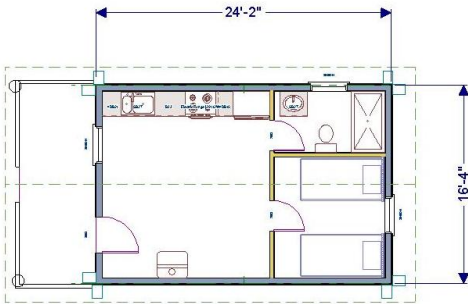

Package Description

- 12 Course, Cabin Grade Pine Log Wall with Sealing System
- Cabin Grade Pine Log Siding for Gable ends and dormers.
- Vinyl Clad Wood Insulated Glass windows.
- Fiberglass Entry Doors
- Standard Blueprints

www.bakerpond.com

Single Story

Deer Creek

394 sq. ft. / Package Price \$5,599

Bear Creek

545 sq.ft. / Package Price \$8,799

Wolf Creek

731 sq.ft. / Package Price \$9,999

2 Story

Moose Creek

789 sq.ft. / Package Price \$ 11,999

Elk Creek

967 sq.ft. / Package Price \$14,299