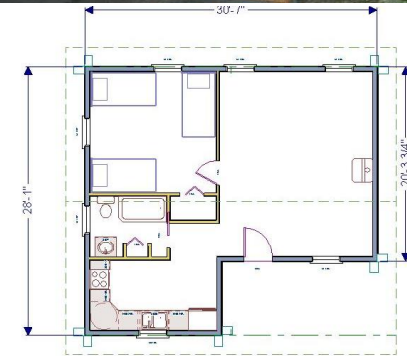

Package Description

- 12 Course, Cabin Grade Pine Log Wall with Sealing System
- Cabin Grade Pine Log Siding for Gable ends and dormers.
- Vinyl Clad Wood Insulated Glass windows.
- Fiberglass Entry Doors
- Standard Blueprints

www.bakerpond.com

Single Story

Deer Creek

394 sq. ft. / Package Price \$5,599

Bear Creek

545 sq.ft. / Package Price \$8,799

Wolf Creek

731 sq.ft. / Package Price \$9,999

2 Story

Moose Creek

789 sq.ft. / Package Price \$ 11,999

Elk Creek

967 sq.ft. / Package Price \$14,299