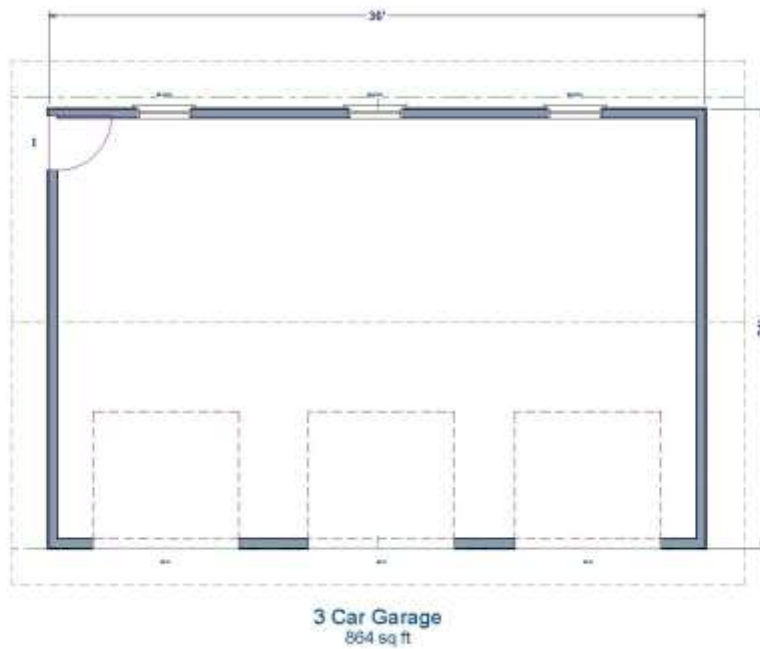

3 Car Garage Plan 36x24

Cliff & Chris Wheeler

19434 River Woods Dr Bend, OR 97702

541.389.6005 www.bakerpond.com info@bakerpond.com

©2010 All rights reserved by Baker Pond Log Works. Photos are just an example may not be built like plan shown.