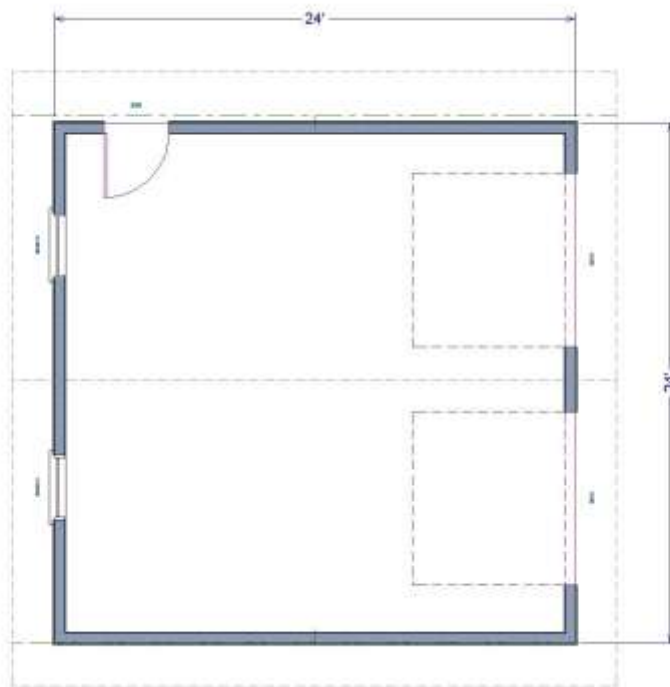

2 Car Garage Plan 24x24

Cliff & Chris Wheeler

19434 River Woods Dr. Bend, OR 97702

541.389.6005 www.bakerpond.com info@bakerpond.com

©2010 All rights reserved by Baker Pond Log Works. Photos are an example may not be built as plan shown.